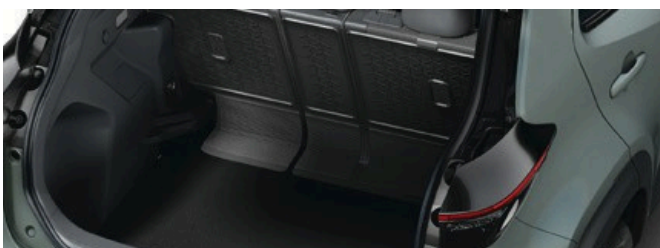

REAR SEAT PROTECTION

€125.00

Protects the rear seats from dirt and spills. Easily installed and allows the middle seat to be folded.